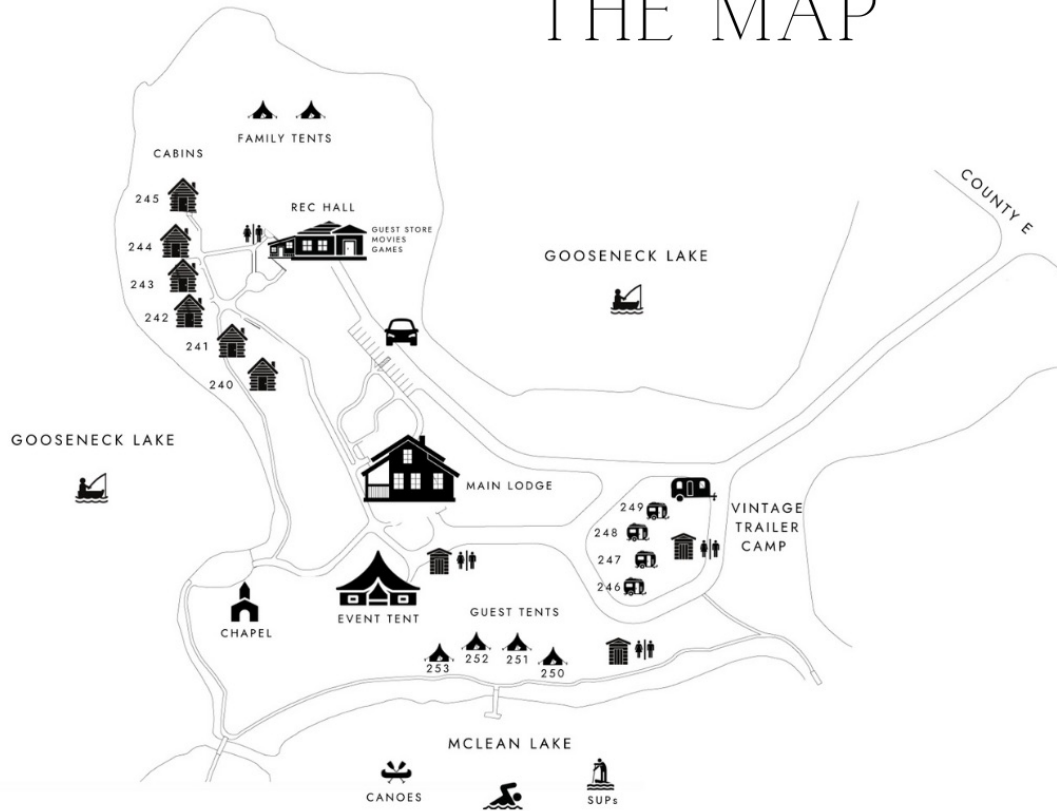

# Daily Events

AT  
CAMP ELSEWHERE

N1115 COUNTY HWY E | WAUPACA, WI  
ELSEWHEREWAUPACA.COM

# THE MAP

## THE FEATURE KEY